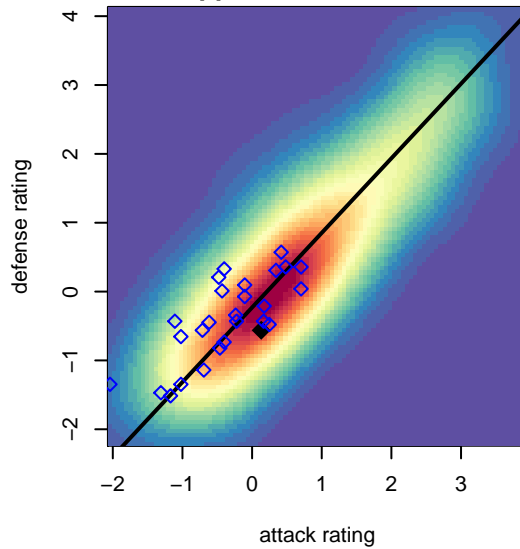

# Crossfire OR LOSC Blue II G04

Crossfire Oregon  
 Lake Oswego, OR  
 G04 total strength=738  
 attack=1.14 defense=0.57  
 fall league = PTT G04 Div 2 White  
 spr league = Spr OYS G04 Div 2 Red

alt names used:  
 LOSC G04 Blue 2 Fighters  
 LOSC 04G Blue 2 Fighters  
 LOSC 04G Blue 2  
 LAKE OSWEGO LOSC 2004 FIGHTERS (OR)  
 LOSC 04G Blue 2  
 LOSC 04G Blue 2

Venues played:  
 2016 Oswego Nike Cup Bronze U13  
 2016 Mt Hood Challenge U13 Bronze  
 2016 Summer Slam Silver/Bronze U13  
 2016 PTT G04 Division 2 White  
 2016 OYS Founders Cup G04  
 2016 Spr OYS G04 Division 2 Red

**Crossfire OR LOSC Blue II G04**  
 Dots are actual minus expected GF (blue circles) and GA (red triangles).  
 Blue line is smoothed change in attack strength. Red is smoothed change in defense strength.

**attack and defense variance (black dot)  
relative to other teams  
and top 10 in region**

**attack and defense rating  
relative to others at age  
and all opponents in last 13 months**

**Performance relative to 13 month average**