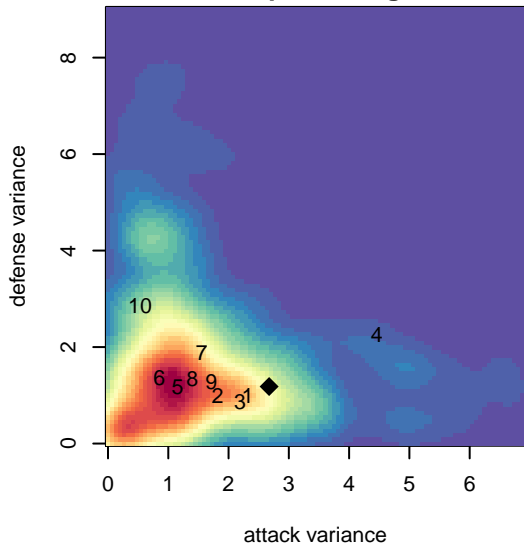

**attack and defense variance (black dot)
relative to other teams
and top 10 in region**