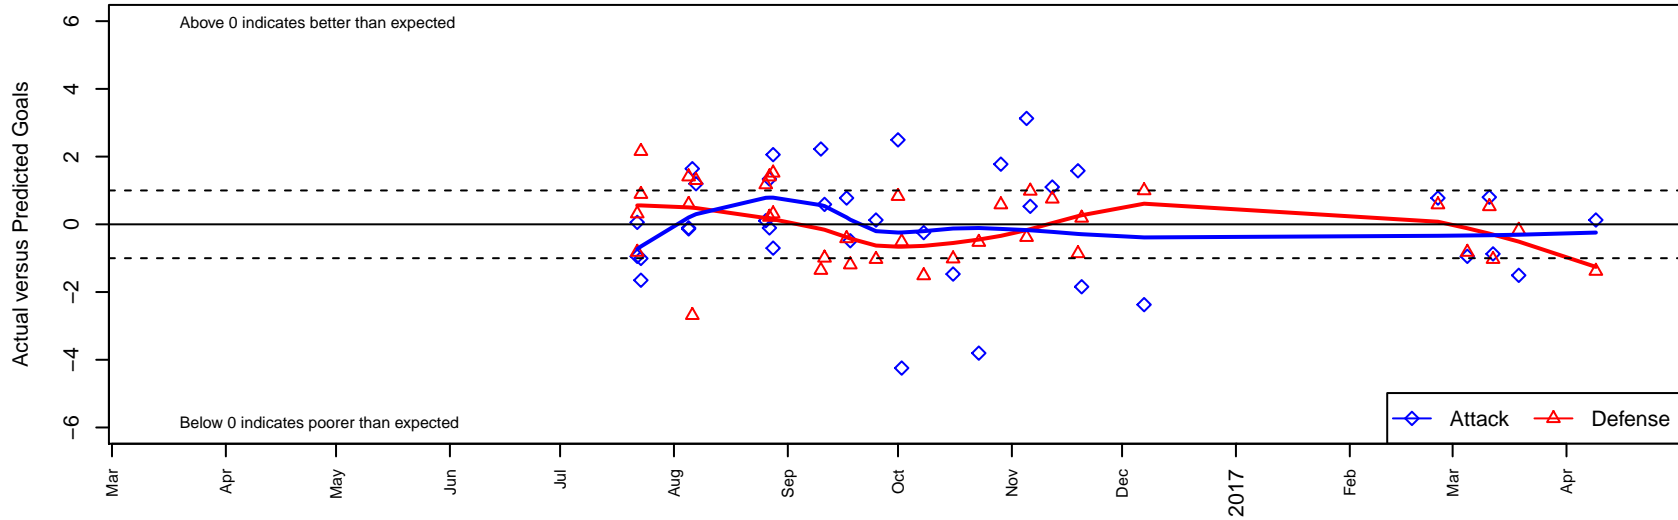

# Crossfire OR LOSC Blue II G04

Crossfire Oregon  
 Lake Oswego, OR  
 G04 total strength=738  
 attack=1.14 defense=0.57  
 fall league = PTT G04 Div 2 White  
 spr league = Spr OYS G04 Div 2 Red

alt names used:  
 LOSC G04 Blue 2 Fighters  
 LOSC 04G Blue 2 Fighters  
 LOSC 04G Blue 2  
 LAKE OSWEGO LOSC 2004 FIGHTERS (OR)  
 LOSC 04G Blue 2  
 LOSC 04G Blue 2

**Crossfire OR LOSC Blue II G04**  
 Dots are actual minus expected GF (blue circles) and GA (red triangles).  
 Blue line is smoothed change in attack strength. Red is smoothed change in defense strength.

**attack and defense variance (black dot)  
relative to other teams  
and top 10 in region**

**attack and defense rating  
relative to others at age  
and all opponents in last 13 months**

**Performance relative to 13 month average**