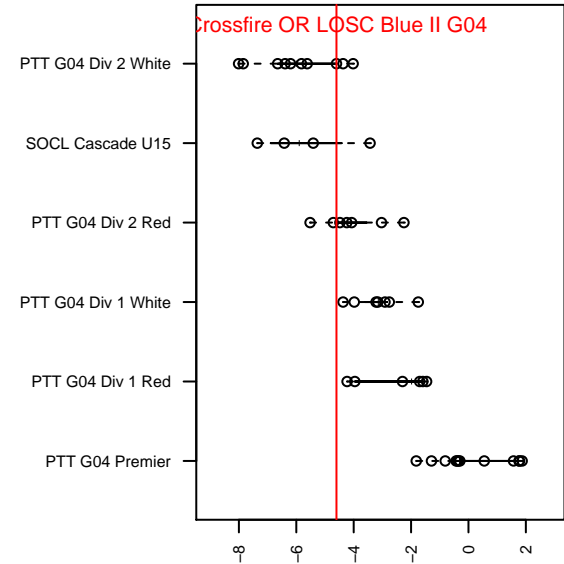

# Crossfire OR LOSC Blue II G04

Crossfire Oregon  
 Lake Oswego, OR  
 G04 total strength=738  
 attack=1.14 defense=0.57  
 fall league = PTT G04 Div 2 White  
 spr league = Spr OYS G04 Div 2 Red

alt names used:  
 LOSC G04 Blue 2 Fighters  
 LOSC 04G Blue 2 Fighters  
 LOSC 04G Blue 2  
 LAKE OSWEGO LOSC 2004 FIGHTERS (OR)  
 LOSC 04G Blue 2  
 LOSC 04G Blue 2

Venues played:  
 2016 Oswego Nike Cup Bronze U13  
 2016 Mt Hood Challenge U13 Bronze  
 2016 Summer Slam Silver/Bronze U13  
 2016 PTT G04 Division 2 White  
 2016 OYS Founders Cup G04  
 2016 Spr OYS G04 Division 2 Red

**Crossfire OR LOSC Blue II G04**  
 Dots are actual minus expected GF (blue circles) and GA (red triangles).  
 Blue line is smoothed change in attack strength. Red is smoothed change in defense strength.

**attack and defense variance (black dot)  
relative to other teams  
and top 10 in region**

**attack and defense rating  
relative to others at age  
and all opponents in last 13 months**

**Performance relative to 13 month average**