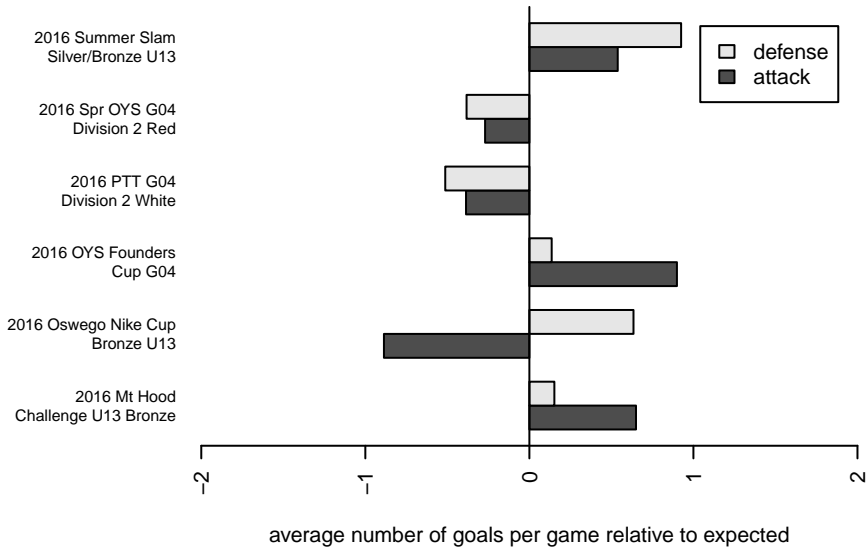

# Crossfire OR LOSC Blue II G04

Crossfire Oregon  
 Lake Oswego, OR  
 G04 total strength=738  
 attack=1.14 defense=0.57  
 fall league = PTT G04 Div 2 White  
 spr league = Spr OYS G04 Div 2 Red

alt names used:  
 LOSC G04 Blue 2 Fighters  
 LOSC 04G Blue 2 Fighters  
 LOSC 04G Blue 2  
 LAKE OSWEGO LOSC 2004 FIGHTERS (OR)  
 LOSC 04G Blue 2  
 LOSC 04G Blue 2

**Crossfire OR LOSC Blue II G04**  
 Dots are actual minus expected GF (blue circles) and GA (red triangles).  
 Blue line is smoothed change in attack strength. Red is smoothed change in defense strength.

**attack and defense variance (black dot)  
relative to other teams  
and top 10 in region**

**attack and defense rating  
relative to others at age  
and all opponents in last 13 months**

**Performance relative to 13 month average**